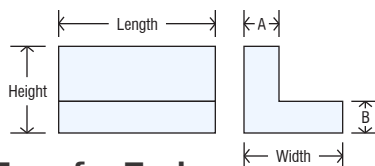

L Shaped Transfer Tanks

Model	Gallons	Length	Width	Height	A	B	Finish
70531	48	24"	32"	26"	11"	9"	Diamond Plate
70307	52	55"	18 1/2"	17 1/2"	9"	8"	Diamond Plate
72770	60	48"	28"	16 1/2"	9 1/2"	8"	Diamond Plate
70388	95	48"	32"	26"	11"	9"	Diamond Plate
70388PC	95	48"	32"	26"	11"	9"	Black Powder Coat