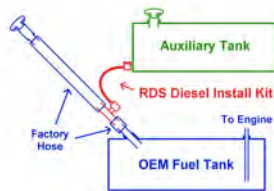

Increase Fuel Capacity

Auxiliary Tank Toolbox Combos

Model	Gallons	Length	Width	Height	Toolbox Height	Finish
72775	40	55"	20"	19"	10"	Diamond Plate
72746	51	50"	20"	19"	6 1/4"	Diamond Plate
72746PC	51	50"	20"	19"	6 1/4"	Black Powder Coat
72747	51	50"	20"	21 3/4"	9"	Diamond Plate
72743	60	55"	20"	19"	6 1/4"	Diamond Plate
72743PC	60	55"	20"	19"	6 1/4"	Black Powder Coat
72744	60	55"	20"	22 3/4"	10"	Diamond Plate
72745	91	55"	30"	19 1/2"	6 1/4"	Diamond Plate
72745PC	91	55"	30"	19 1/2"	6 1/4"	Black Powder Coat
72748	91	55"	30"	22 1/4"	9"	Diamond Plate

Auxiliary tanks extend the capacity of your vehicle's fuel tank. Diesel fuel can "gravity feed" from the bottom of your RDS auxiliary tank.

An optional **Diesel Install Kit** contains the necessary items to economically and easily connect your RDS tank to your OEM fuel tank.

Auxiliary Fuel Tanks - Features and Benefits

- Gravity feed diesel to increase driving range
- Shop for better fuel prices
- No more constant stopping when pulling travel trailer or 5th wheel
- No-rust 0.125" heavy-duty aluminum construction
- Fully welded seams
- 100% pressure tested
- Built-in baffles to reduce sloshing
- Vehicle rollover safety valve (vent)
- Includes 3/8" FTP drain plug
- Diesel gravity feed install kits available (sold separately)
- Toolbox lid is reinforced with welded lid braces
- 2 gas filled lift cylinders assist in opening and holding open the toolbox lid
- 2 stainless steel paddle opening handles, 1 locking, are linked together - lid can be opened from either side
- Manual sight fuel gauge included

Notched Style Auxiliary Combo

Model	Gallons	Length	Width	Height	Toolbox Height	Finish
72773	45	55"	18 1/2"	21 3/4"	9"	Diamond Plate

Auxiliary Tanks