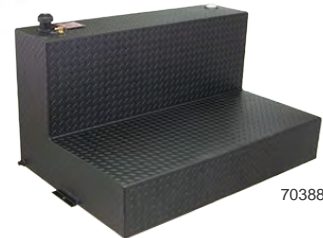

Rectangular Transfer Tanks

Model	Gallons	Length	Width	Height	Finish
71110	55	36 1/2"	22"	16 1/2"	Diamond Plate
71212	60	56"	13"	19 1/4"	Diamond Plate
71212PC	60	56"	13"	19 1/4"	Black Power Coat
70326	69	57"	18"	16"	Diamond Plate
71793	80	50"	20"	19"	Diamond Plate
71791	91	57"	20"	19"	Diamond Plate

Transfer tanks fuel other equipment or vehicles. These tanks have a structurally reinforced 2" FTP coupling for installing a hand or electric pump.

(**ALL RDS transfer tanks have a drain plug and can be used to gravity feed diesel.**)

Vertical Transfer Tanks (Space Saving)

Model	Gallons	Length	Width	Height	Finish
71083	45	57"	9 1/2"	20"	Diamond Plate
71083PC	45	57"	9 1/2"	20"	Black Powder Coat
72545	45	55"	9 1/2"	21"	Diamond Plate
72117	70	48"	13 1/2"	26"	Mill
72118	90	60"	14"	26"	Mill
73200	90	60"	14"	26"	Diamond Plate
73200PC	90	60"	14"	26"	Black Powder Coat

Transfer Tanks - Features and Benefits

- 2" female pipe thread coupling for manual or 12V transfer pump (sold separately)
- No-rust aluminum construction
- DOT-approved tank can be used to transport diesel, gasoline, or aviation fuel
- L-shaped model works with your crossover toolbox
- 0.125" heavy-duty aluminum construction
- Fully welded seams
- 100% pressure tested
- Built-in baffles reduce sloshing
- Locking gas cap
- Rollover safety valve (vent)
- Includes 3/8" FTP drain plug
- Diesel install kits also available for diesel gravity feed (sold separately)

L Shaped Transfer Tanks

Model	Gallons	Length	Width	Height	A	B	Finish
70531	48	24"	32"	26"	11"	9"	Diamond Plate
70307	52	55"	18 1/2"	17 1/2"	9"	8"	Diamond Plate
72770	60	48"	28"	16 1/2"	9 1/2"	8"	Diamond Plate
70388	95	48"	32"	26"	11"	9"	Diamond Plate
70388PC	95	48"	32"	26"	11"	9"	Black Powder Coat

70388PC

General Purpose Tanks