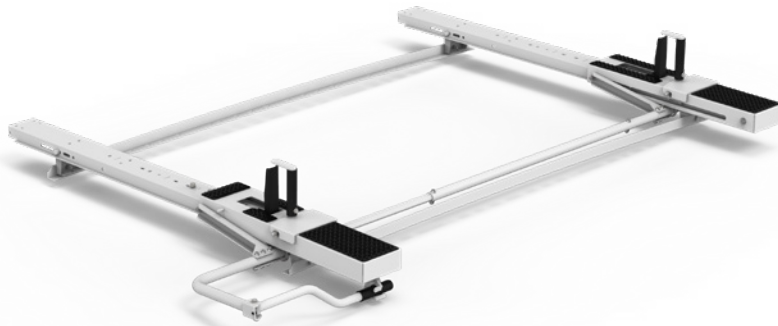

KARGO MASTER VAN RACKS ALUMINUM

EZ Drop Down Ladder Racks

METRIS*

4A92L Passenger Side

4A963 Driver Side

4081M [*Required Mount Kit](#)

Note: This rack will only fit on a standard length Metris. We will have a product for the extended length vehicle later in 2019.

SPRINTER STANDARD OR HIGH ROOF*

4A99H Passenger Side

4A913 Driver Side

40818 [*Required Mount Kit](#)