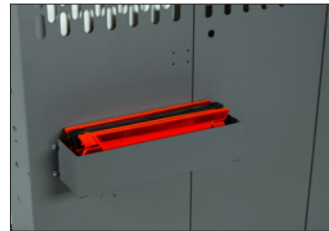

40160 **REFLECTOR KIT HOLDER**