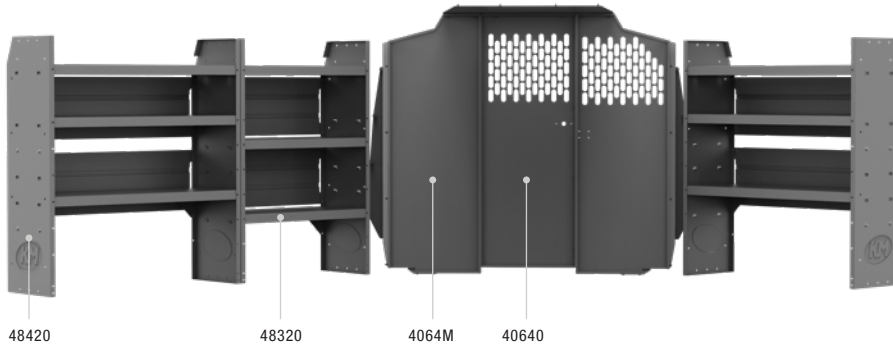

METRIS VAN PACKAGES

BASE 46" H Shelves //