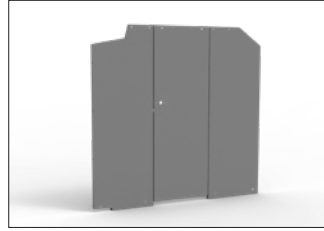

STEEL PARTITIONS - SOLID

- 40641 Metris
- 40652 Sprinter Low Roof
- 4064M Metris
- 406SL Sprinter Low Roof