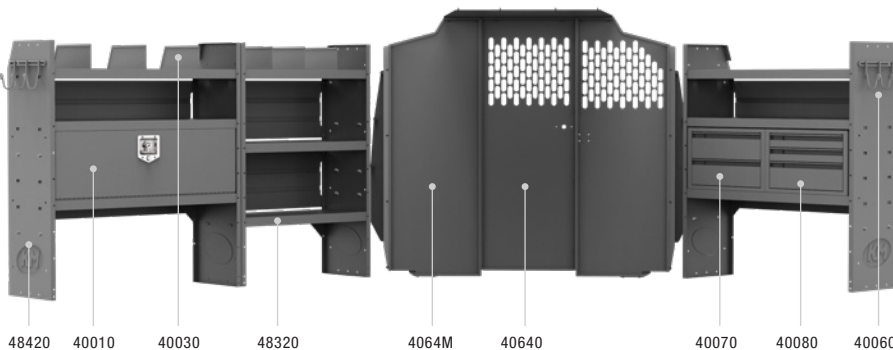

GENERAL SERVICE 46" H Shelves //