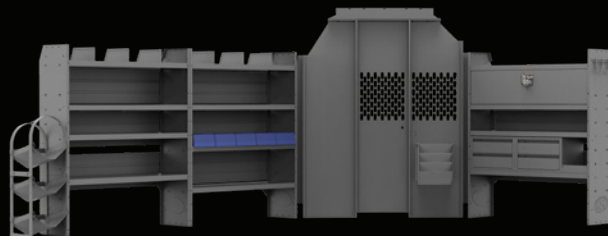

KARGO MASTER

WE PUT EVERYTHING WITHIN REACH.

VAN INTERIORS | TRUCK RACKS | VAN RACKS | AND MORE ...

TABLE OF CONTENTS

Cargo Van Interior Packages & Products

METRIS VAN PACKAGES

Base, 4001M	3
Commercial Bin, 4003M	3
General Service, 4004M	3
Electric, Gas & Appliance Repair, 4005M	4
Heating & A/C Repair, 4006M	4
Tradesman Service, 4010M	4