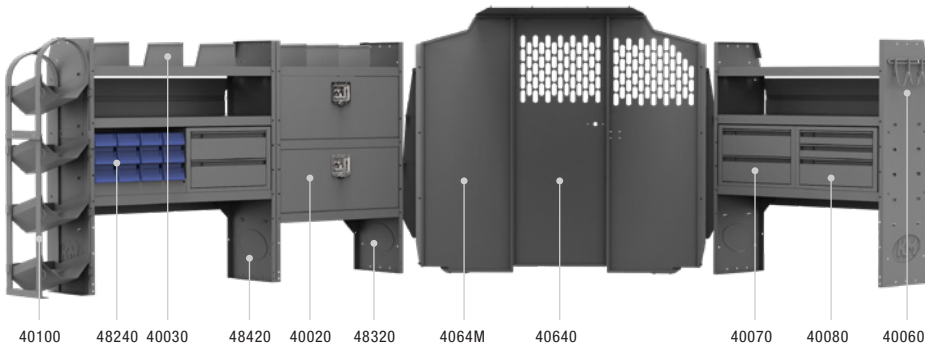

HEATING & A/C REPAIR 46" H Shelves //

4006M PACKAGE 126" WB

Part #	Description	Qty
40640	Partition	1
4064M	Wing Kit	1
48420	42" W x 46" H x 14" D Shelves	2
48320	32" W x 46" H x 14" D Shelf	1
40070	Steel 2 Drawer Cabinets	2
40080	Steel 3 Drawer Cabinet	1
40020	32" W Shelf Door Kits	2
40100	4 Tank Refrigerant Rack	1
40060	3 Prong "J" Hook	1
40030	Shelf Dividers (Set of 6)	1
48240	20" W Plastic Shelf Bin Module	1