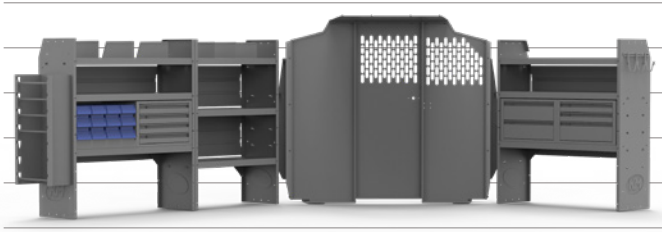

KARGO MASTER

WE PUT EVERYTHING WITHIN REACH.

VAN INTERIORS | TRUCK RACKS | VAN RACKS | AND MORE ...

TABLE OF CONTENTS

Cargo Van Interior Packages & Products

METRIS VAN PACKAGES

Base, 4001M	3
Commercial Bin, 4003M	3
General Service, 4004M	3
Electric, Gas & Appliance Repair, 4005M	4
Heating & A/C Repair, 4006M	4
Tradesman Service, 4010M	4