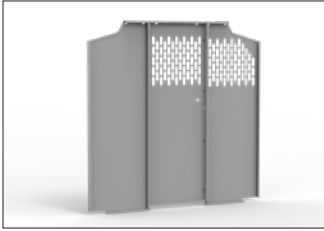

SHELVES & SHELF ACCESSORIES

STEEL PARTITIONS - PERFORATED

- 40640 Metris
- 40651 Sprinter Low Roof
- 4061S Sprinter High Roof

WING KITS

- 4064M Metris
- 406SL Sprinter Low Roof