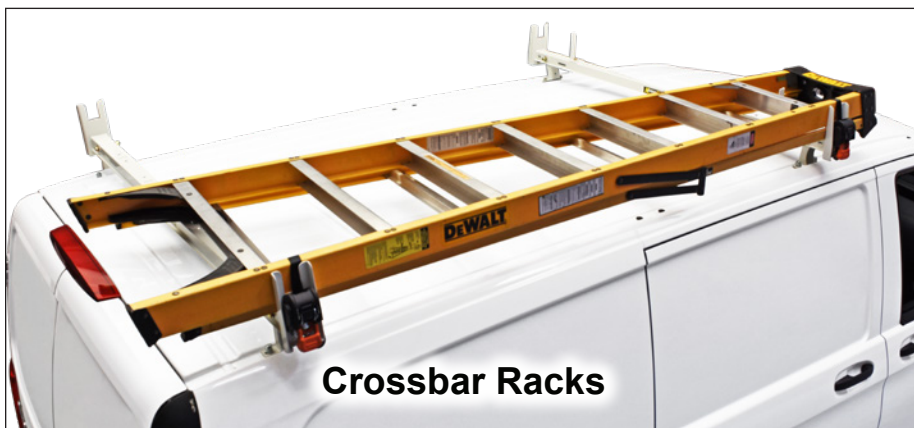

Clamp & Lock Ladder Racks

Crossbar Racks

METRIS OR SPRINTER STANDARD ROOF

40821 2 Crossbar Rack

40822 3rd Crossbar

40819 2 Crossbar Rack with 2 Retractable Ratchet Straps 40830

No Mount Kit Required