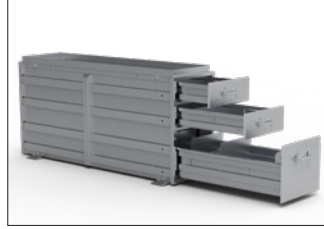

3 DRAWER UNIT

- 40250 Heavy Duty Steel
- 4025A Aluminum (Shown)

ACCESSORIES

- 40310 10" W x 5.5" H x 11" D Plastic Small Parts Bin with 2 Dividers