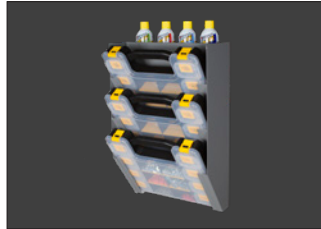

PLASTIC SHELF BINS

- 40330 5" W X 5.5" H X 11" D Bins (Includes 2 Dividers)
- 40310 10" W X 5.5" H X 11" D Bins (Includes 2 Dividers)

SHELF ORGANIZATIONAL PRODUCTS

Stay organized with a host of new cargo van organizational products from Kargo Master. These products make it easy to organize all your small parts and tools. Kargo Master Kargo Cases include removable parts containers. Cases fit conveniently in your choice of shelf mounted Kargo Case holders.

40390 SMALL KARGO CASE SHELF BRACKET (INCLUDES KARGO CASE)
15.3" W x 2.5" H x 13.3" D

The Single Case Shelf Bracket holds one 40350 Kargo Case and mounts underneath a "Lip Up" shelf.

40370 3 SMALL KARGO CASE SPRAY CAN HOLDER (INCLUDES KARGO CASES)