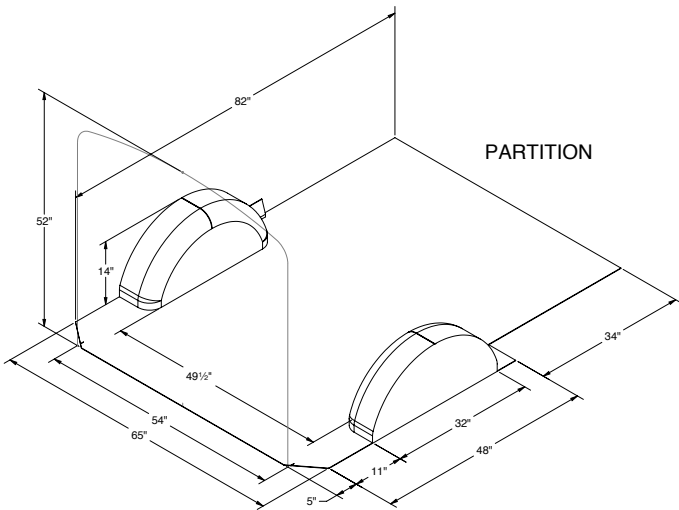

40351 LARGE KARGO CASE NEW!
17.5" x 4.5" x 13.5"

This deep Kargo Case has 8 small and 2 large parts bins.

CUSTOMIZATIONS

Build Your Van Interior Package. Your Way.

METRIS 126" WB

Download this spec sheet and van floor template in PDF format from kargomaster.com/vanlayouts/