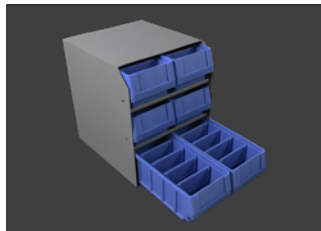

PLASTIC SHELF BINS

- 40330 5" W X 5.5" H X 11" D Bins (Includes 2 Dividers)
- 40310 10" W X 5.5" H X 11" D Bins (Includes 2 Dividers)

SHELF ORGANIZATIONAL PRODUCTS

Stay organized with a host of new cargo van organizational products from Kargo Master. These products make it easy to organize all your small parts and tools. Kargo Master Kargo Cases include removable parts containers. Cases fit conveniently in your choice of shelf mounted Kargo Case holders.

40390 SMALL KARGO CASE SHELF BRACKET (INCLUDES KARGO CASE)
15.3" W x 2.5" H x 13.3" D

The Single Case Shelf Bracket holds one 40350 Kargo Case and mounts underneath a "Lip Up" shelf.

40370 3 SMALL KARGO CASE SPRAY CAN HOLDER (INCLUDES KARGO CASES)

The Spray Can Holder is designed to mount to shelf end panels or partitions. It includes a convenient top tray for storing aerosol cans and other small items.

40350 SMALL KARGO CASE
15.3" W x 2.5" H x 13.3" D

This Case features 8 Clip-On Bins and 6 Compartments. It is perfect for carrying small parts to and from the truck to work area while keeping it all secure.

40340 STEEL SHELF CABINET

The Steel Shelf Cabinet mounts to flat shelves and surfaces. The cabinet includes 6 - 40330 Small Parts Bins with 5 dividers per bin.