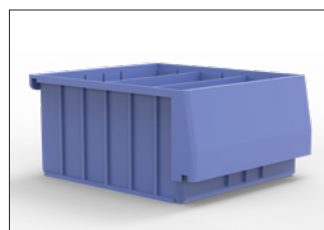

PLASTIC SHELF BINS

- 40330 5" W X 5.5" H X 11" D Bins (Includes 2 Dividers)
- 40310 10" W X 5.5" H X 11" D Bins (Includes 2 Dividers)