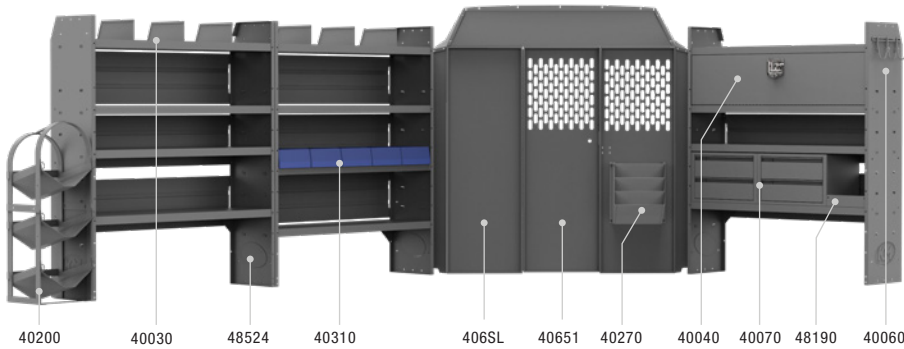

SPRINTER VAN PACKAGES

HVAC 60" H Shelves //

Above illustration is for 45SPL Standard Roof 144" WB Package
This package may also be used for the High Roof 144" WB by designating the 45SPH Package

45SPL PACKAGE 144" WB		
Part #	Description	Qty
40651	Partition	1
406SL	Wing Kit	1
48524	52" W x 60" H x 14" D Shelves	3
40040	52" W Shelf Door Kit	1
40070	Steel 2 Drawer Cabinets	2
40200	3 Tank Refrigerant Rack	1
40270	Hanging File Rack	1
40030	Shelf Dividers (Set of 6)	1
40060	3 Prong "J" Hook	1
40310	10" W Plastic Shelf Bins	5
48190	10" L Shelf Lip	1

45SPH PACKAGE 170" WB		
Part #	Description	Qty
4061S	Partition & Wing Kit	1
48524	52" W x 60" H x 14" D Shelves	3
40040	52" W Shelf Door Kit	1
40070	Steel 2 Drawer Cabinets	2
40200	3 Tank Refrigerant Rack	1
40270	Hanging File Rack	1
40030	Shelf Dividers (Set of 6)	1
40060	3 Prong "J" Hook	1
40310	10" W Plastic Shelf Bins	5
48190	10" L Shelf Lip	1