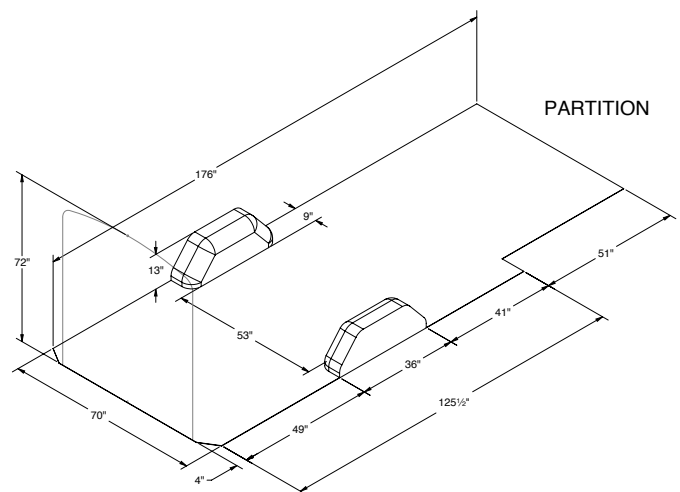

SPRINTER 170" EXTWB

Download this spec sheet and van floor template in PDF format from kargomaster.com/vanlayouts/