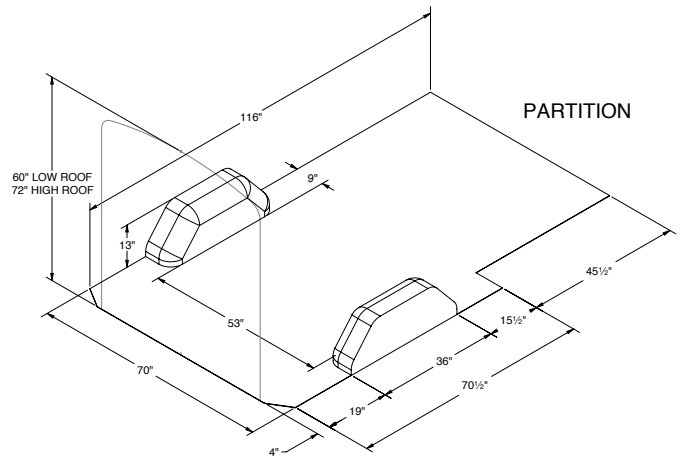

SPRINTER 144" WB

Download this spec sheet and van floor template in PDF format from kargomaster.com/vanlayouts/