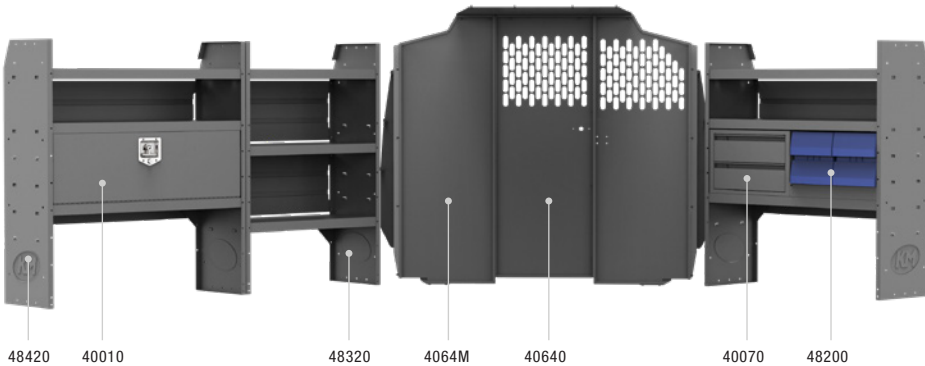

TRADESMAN SERVICE 46" H Shelves //

4010M PACKAGE 126" WB

Part #	Description	Qty
40640	Partition	1
4064M	Wing Kit	1
48420	42" W x 46" H x 14" D Shelves	2
48320	32" W x 46" H x 14" D Shelf	1
40010	42" W Shelf Door Kitt	1
40070	Steel 2 Drawer Cabinet	1
48200	20" W Plastic Shelf Bin Module	1