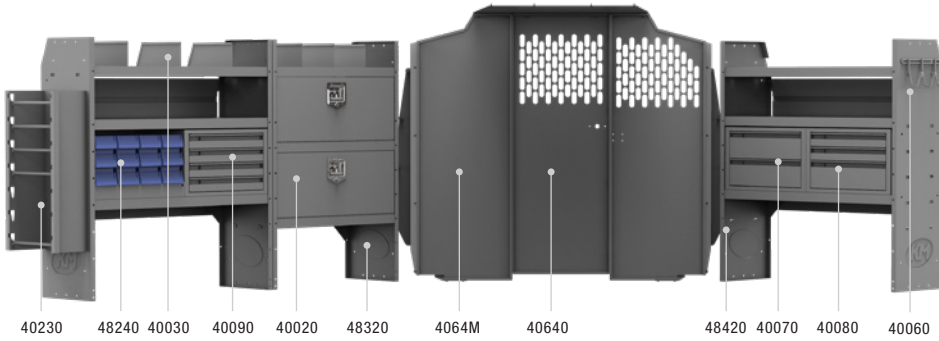

METRIS VAN PACKAGES

ELECTRIC, GAS & APPLIANCE REPAIR 46" H Shelves //

4005M PACKAGE 126" WB

Part #	Description	Qty
40640	Partition	1
4064M	Wing Kit	1
48420	42" W x 46" H x 14" D Shelves	2
48320	32" W x 46" H x 14" D Shelf	1
40070	Steel 2 Drawer Cabinet	1
40080	Steel 3 Drawer Cabinet	1
40090	Steel 4 Drawer Cabinet	1
40020	32" W Shelf Door Kits	2
40230	5 Spindle Wire Reel Holder	1
40060	3 Prong "J" Hook	1
48240	20" W Plastic Shelf Bin Module	1
40030	Shelf Dividers (Set of 6)	1