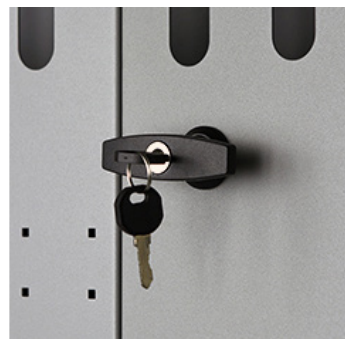

Lock Your Cab

40620 PARTITION LOCK & LATCH KIT

The Partition Lock & Latch Kit includes a locking T-handle on the cab side and a sturdy locking bar on the cargo side. It can be installed on any Kargo Master steel partition with a pass-through door.