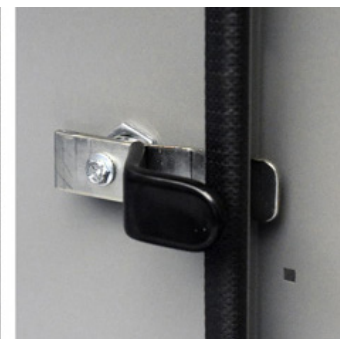

METRIS VAN PACKAGES

BASE 46" H Shelves //

4001M PACKAGE 126" WB

Part #	Description	Qty
40640	Partition	1
4064M	Wing Kit	1
48420	42" W x 46" H x 14" D Shelves	2
48320	32" W x 46" H x 14" D Shelf	1

COMMERCIAL BIN 46" H Shelves //

4003M PACKAGE 126" WB

Part #	Description	Qty
40640	Partition	1
4064M	Wing Kit	1
48420	42" W x 46" H x 14" D Shelves	2
48320	32" W x 46" H x 14" D Shelf	1
40080	Steel 3 Drawer Cabinet	1
40030	Shelf Dividers (Set of 6)	1
48180	20" W x 2.75" H Shelf Lip	1

GENERAL SERVICE 46" H Shelves //

4004M PACKAGE 126" WB

Part #	Description	Qty
40640	Partition	1
4064M	Wing Kit	1
48420	42" W x 46" H x 14" D Shelves	2
48320	32" x 46" H x 14" D Shelf	1
40070	Steel 2 Drawer Cabinet	1
40080	Steel 3 Drawer Cabinet	1
40010	42" W Shelf Door Kit	1
40060	3 Prong "J" Hooks	2
40030	Shelf Dividers (Set of 6)	1

Lock Your Cab

40620 PARTITION LOCK & LATCH KIT

The Partition Lock & Latch Kit includes a locking T-handle on the cab side and a sturdy locking bar on the cargo side. It can be installed on any Kargo Master steel partition with a pass-through door.

CARGO SIDE