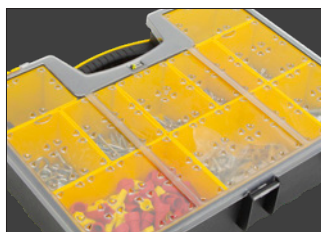

40351 LARGE KARGO CASE NEW!
17.5" x 4.5" x 13.5"

This deep Kargo Case has 8 small and 2 large parts bins.