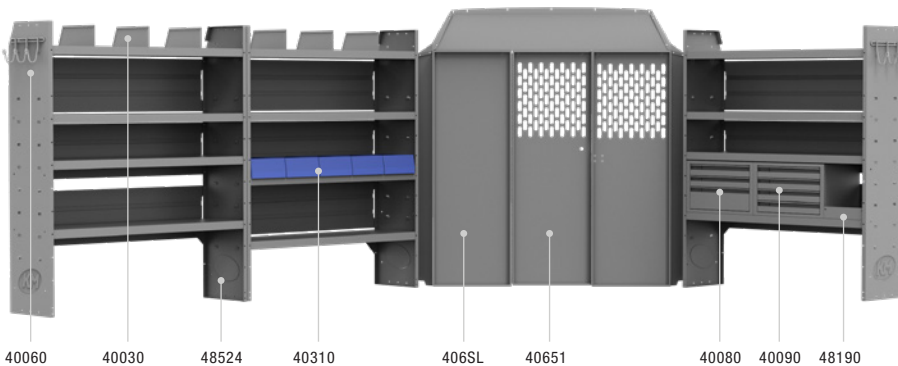

GENERAL SERVICE 60" H Shelves //

Above illustration is for 41SPL Standard Roof 144" WB Package
This package may also be used for the High Roof 144" WB by designating the 41SPH Package