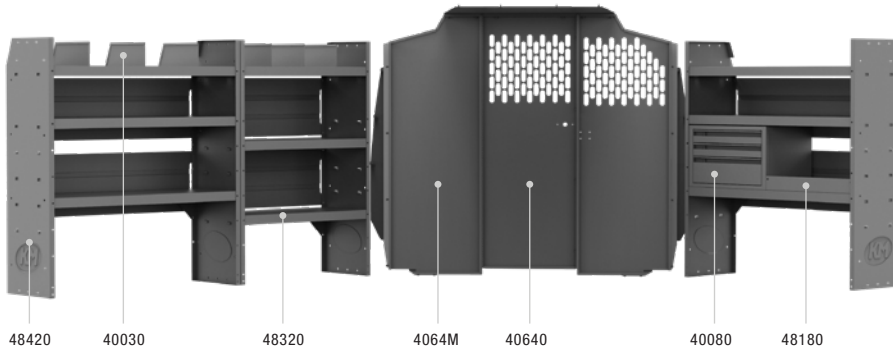

COMMERCIAL BIN 46" H Shelves //