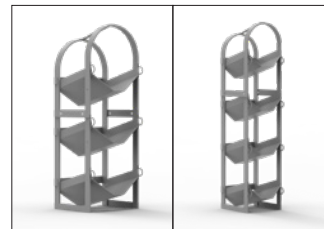

REFRIGERANT TANK RACKS

- 40200 3 Tier Rack
- 40100 4 Tier Rack