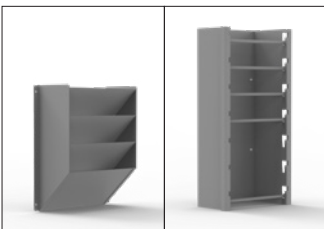

REFRIGERANT TANK RACKS

- 40200 3 Tier Rack
- 40100 4 Tier Rack

STANDING BINDER RACK

- 40280 3 Shelves to Hold Manual Binders or Can be used with Plastic Shelf Bin 40310 (Right Image)

STANDING BIN RACK

- 40290 Includes 7 x 10" W Bins 40310 with 2 Dividers each or Can Hold Binders in Combo

SINGLE SWIVEL HOOK

- 40051 **New!** Rubber Coated

SINGLE LARGE HOOK

- 40050 Rubber Coated

3 PRONG "J" HOOK

- 40060

HANGING FILE RACK

- 40270 Easily Mounts to Side of Shelf or Partition. Holds Hanging Files, Normal File Folders, Catalogs, Etc.

WIRE REEL HOLDER

- 40230 5 Spindles

SHELF DIVIDERS

- 40030 3.5" Upper & Lower Shelf (Set of 6)

SHELF LIPS

- 48190 10" L x 2.75" H
- 48180 20" L x 2.75" H

Floor Angle for Mounting in Floor Opening:

- 48220 42" L x 3.5" H for 42" W 40010
- 48230 52" L x 2.75" H for 52" W 40040