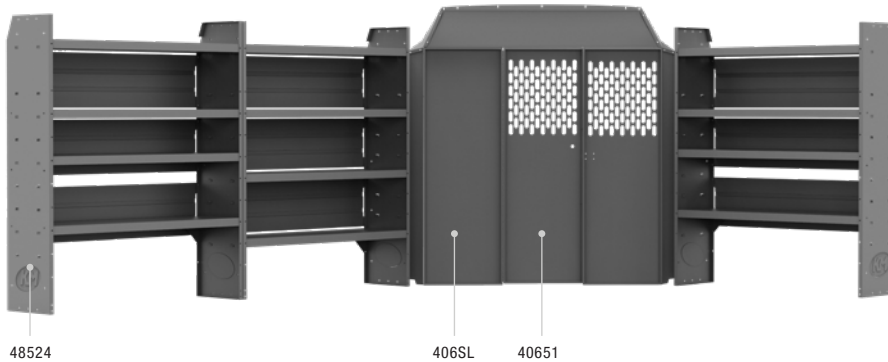

SPRINTER VAN PACKAGES

BASE 60" H Shelves //

Above illustration is for 40SPL Standrd Roof 144" WB Package
This package may also be used for the High Roof 144" WB by designating the 40SPH Package