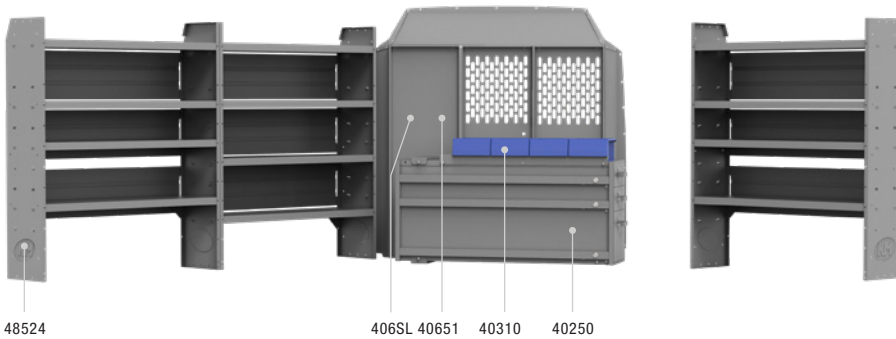

EZ ALL TRADES 60" H Shelves //

Above illustration is for 46SPL Standard Roof 144" WB Package
This package may also be used for the High Roof 144" WB by designating the 46SPH Package

46SPL PACKAGE 144" WB		
Part #	Description	Qty
40651	Partition	1
406SL	Wing Kit	1
48524	52" W x 60" H x 14" D Shelves	3
40250	Steel Long 3 Drawer	1
40310	10" W Plastic Shelf Bins	4

46SPH PACKAGE 170" WB		
Part #	Description	Qty
4061S	Partition & Wing Kit	1
48524	52" W x 60" H x 14" D Shelves	3
40250	Steel Long 3 Drawer	1
40310	10" W Plastic Shelf Bins	4