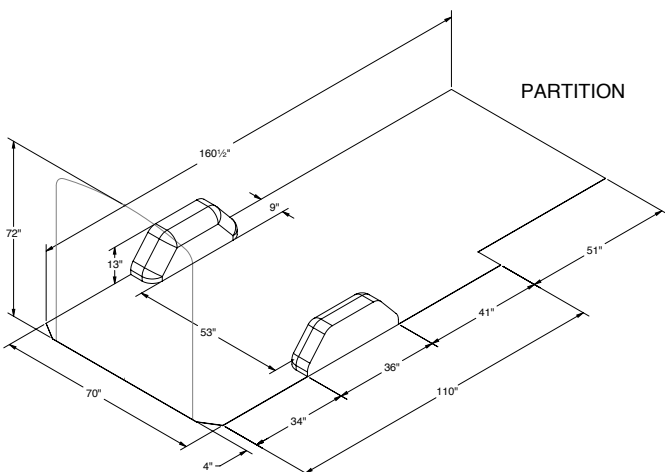

SPRINTER 170" WB

Download this spec sheet and van floor template in PDF format from kargomaster.com/vanlayouts/