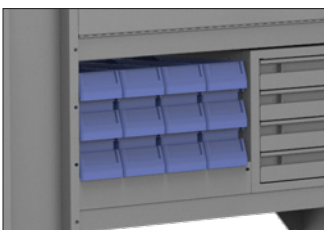

WIRE REEL HOLDER

- 40230 5 Spindles

SHELF DIVIDERS

- 40030 3.5" Upper & Lower Shelf (Set of 6)

SHELF LIPS

- 48190 10" L x 2.75" H
- 48180 20" L x 2.75" H

Floor Angle for Mounting in Floor Opening:

- 48220 42" L x 3.5" H for 42" W 40010
- 48230 52" L x 2.75" H for 52" W 40040